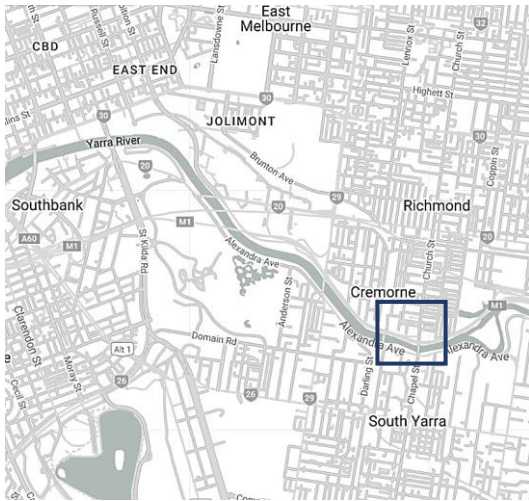

# RICHMOND POWER STATION

## Building 3, 658 Church Street, Cremorne 3121

By tram:  
Route 78 along Church Street (2 min walk)

By train:  
Richmond or East Richmond (15 min walk)  
South Yarra (10 min walk)

By bicycle:  
Main Yarra Trail or Alexandra Ave  
(stairs at Yarra Street to bridge into Oddys Ln)

By car:  
Limited timed parking in surrounding streets  
(paid and free)